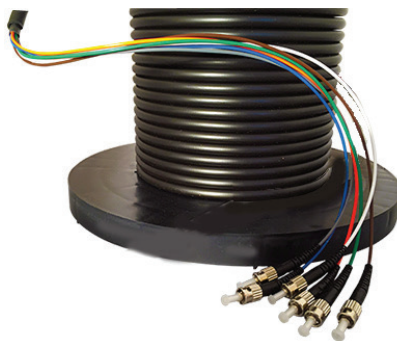

West Penn Wire Pre-Terminated Long Length Fiber Assemblies are built to your specifications using the best materials with highly skilled technicians in a environmentally controlled work space. All terminations are fully tested and ready for immediate installation.

Pre-Terminated Fiber Optic Cables

Part Number Builder Example:

If you need a 6 Fiber OM3 with LC Connectors on each end and a pulling eye on one end with the connectors staggered and a length of 550ft.

Base PN: Glass Size OM3 (C)

FI-9C045-

Pulling Eye with Connectors Staggered:

B Length:

550

Connectors:

LC

PN:

FI-9C045-B550LC