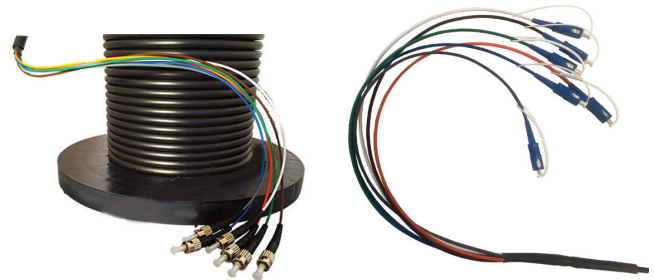

Pre-Terminated Fiber Optic Cables

West Penn Wire's Indoor/Outdoor OFNP Pre-Terminated Fiber Optic Assemblies are perfect for fiber optic installations within a building or between two buildings.

West Penn Wire can provide fully tested long length assemblies to allow Plug-and -Play fiber optic installation.

West Penn Wire Pre-Terminated Long Length Fiber Assemblies are built to your specifications using the best materials with highly skilled technicians in a environmentally controlled work space. All terminations are fully tested and ready for immediate installation.

We provide either 2 or 6 fiber Indoor/Outdoor OFNP OM1, OM3 OM4 and OS2 (Single-Mode) long length assemblies. The assemblies are terminated at each end with ST, SC, LC connectors. We can provide a pulling eye on one end or pulling eye with staggered connectors. Provide the part number with A, B or NO DESIGNATION.

The length of fiber cable can range from 50ft up to 1000ft.

FI-9X045-xxxST

FI-9X045-xxxSC

Ordering Information

ST to ST		Glass Size (X)				Pulling Eye (P)	Length xxx
Part Number	Cable Description	OM1	OM3	OM4	OS2	Replace p with A,B or No Letter	Replace xxx:
FI-9X043-pxxxST	Indoor/Outdoor OFNP 2 Fiber - 4 ST Connections	B	C	E	W	A: Pulling Eye B: Pulling Eye- Connectors Staggered	50-1000 feet
FI-9X045-pxxxST	Indoor/Outdoor OFNP 6 Fiber - 12 ST Connections	B	C	E	W	A: Pulling Eye B: Pulling Eye- Connectors Staggered	50-1000 feet
LC to LC		Glass Size (X)					Replace xxx:
FI-9X043-pxxxLC	Indoor/Outdoor OFNP 2 Fiber - 4 LC Connections	B	C	E	W	A: Pulling Eye B: Pulling Eye- Connectors Staggered	50-1000 feet
FI-9X045-pxxxLC	Indoor/Outdoor OFNP 6 Fiber - 12 LC Connections	B	C	E	W	A: Pulling Eye B: Pulling Eye- Connectors Staggered	50-1000 feet
SC to SC		Glass Size (X)					Replace xxx:
FI-9X043-pxxxSC	Indoor/Outdoor OFNP 2 Fiber - 4 SC Connections	B	C	E	W	A: Pulling Eye B: Pulling Eye- Connectors Staggered	50-1000 feet
FI-9X045-pxxxSC	Indoor/Outdoor OFNP 6 Fiber - 12 SC Connections	B	C	E	W	A: Pulling Eye B: Pulling Eye- Connectors Staggered	50-1000 feet
SC to LC		Glass Size (X)					Replace xxx:
FI-9X043-pxxxCL	Indoor/Outdoor OFNP 2 Fiber - 2 SC / 2 LC Connections	B	C	E	W	A: Pulling Eye B: Pulling Eye- Connectors Staggered	50-1000 feet
FI-9X045-pxxxCL	Indoor/Outdoor OFNP 6 Fiber - 6 SC / 6 LC Connections	B	C	E	W	A: Pulling Eye B: Pulling Eye- Connectors Staggered	50-1000 feet
SC to ST		Glass Size (X)					Replace xxx:
FI-9X043-pxxxCT	Indoor/Outdoor OFNP 2 Fiber - 2 SC / 2 ST Connections	B	C	E	W	A: Pulling Eye B: Pulling Eye- Connectors Staggered	50-1000 feet
FI-9X045-pxxxCT	Indoor/Outdoor OFNP 6 Fiber - 6 SC / 6 ST Connections	B	C	E	W	A: Pulling Eye B: Pulling Eye- Connectors Staggered	50-1000 feet